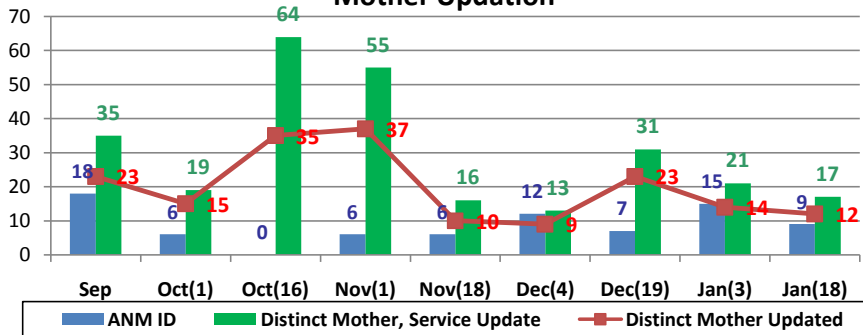

USSD Dashboard: Month wise Staus of USSD Updation (from Sep-14 to Jan-15)

Shahdara

Shahdara District

271

178

Mother Updation

584

317

Child Updation

Transaction vs. Service updation

Mother and Child Error