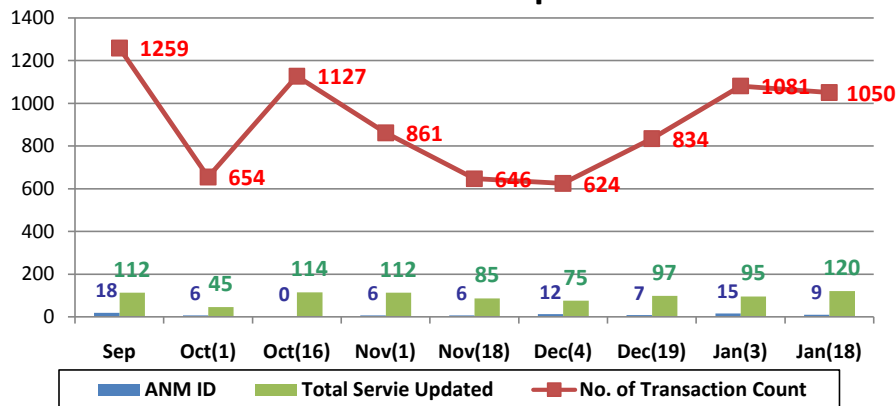

USSD Dashboard: Month wise Staus of USSD Updation (from Sep-14 to Jan-15)

Shahdara

Shahdara District

271

178

Mother Updation

584

317

Child Updation

Transaction vs. Service updation

Mother and Child Error