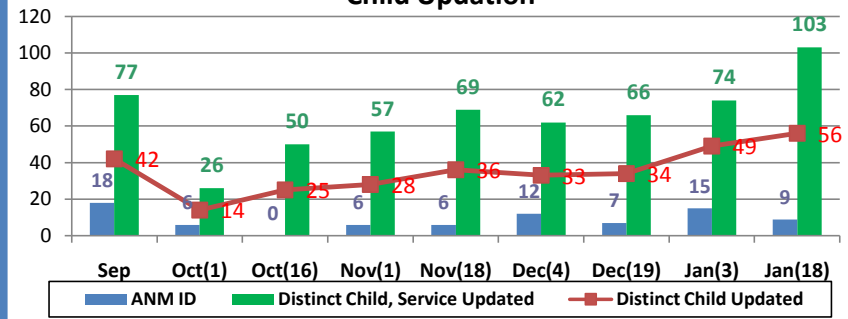

USSD Dashboard: Month wise Staus of USSD Updation (from Sep-14 to Jan-15)

Shahdara

Shahdara District

271

178

Mother Updation

584

317

Child Updation

Transaction vs. Service updation

Mother and Child Error